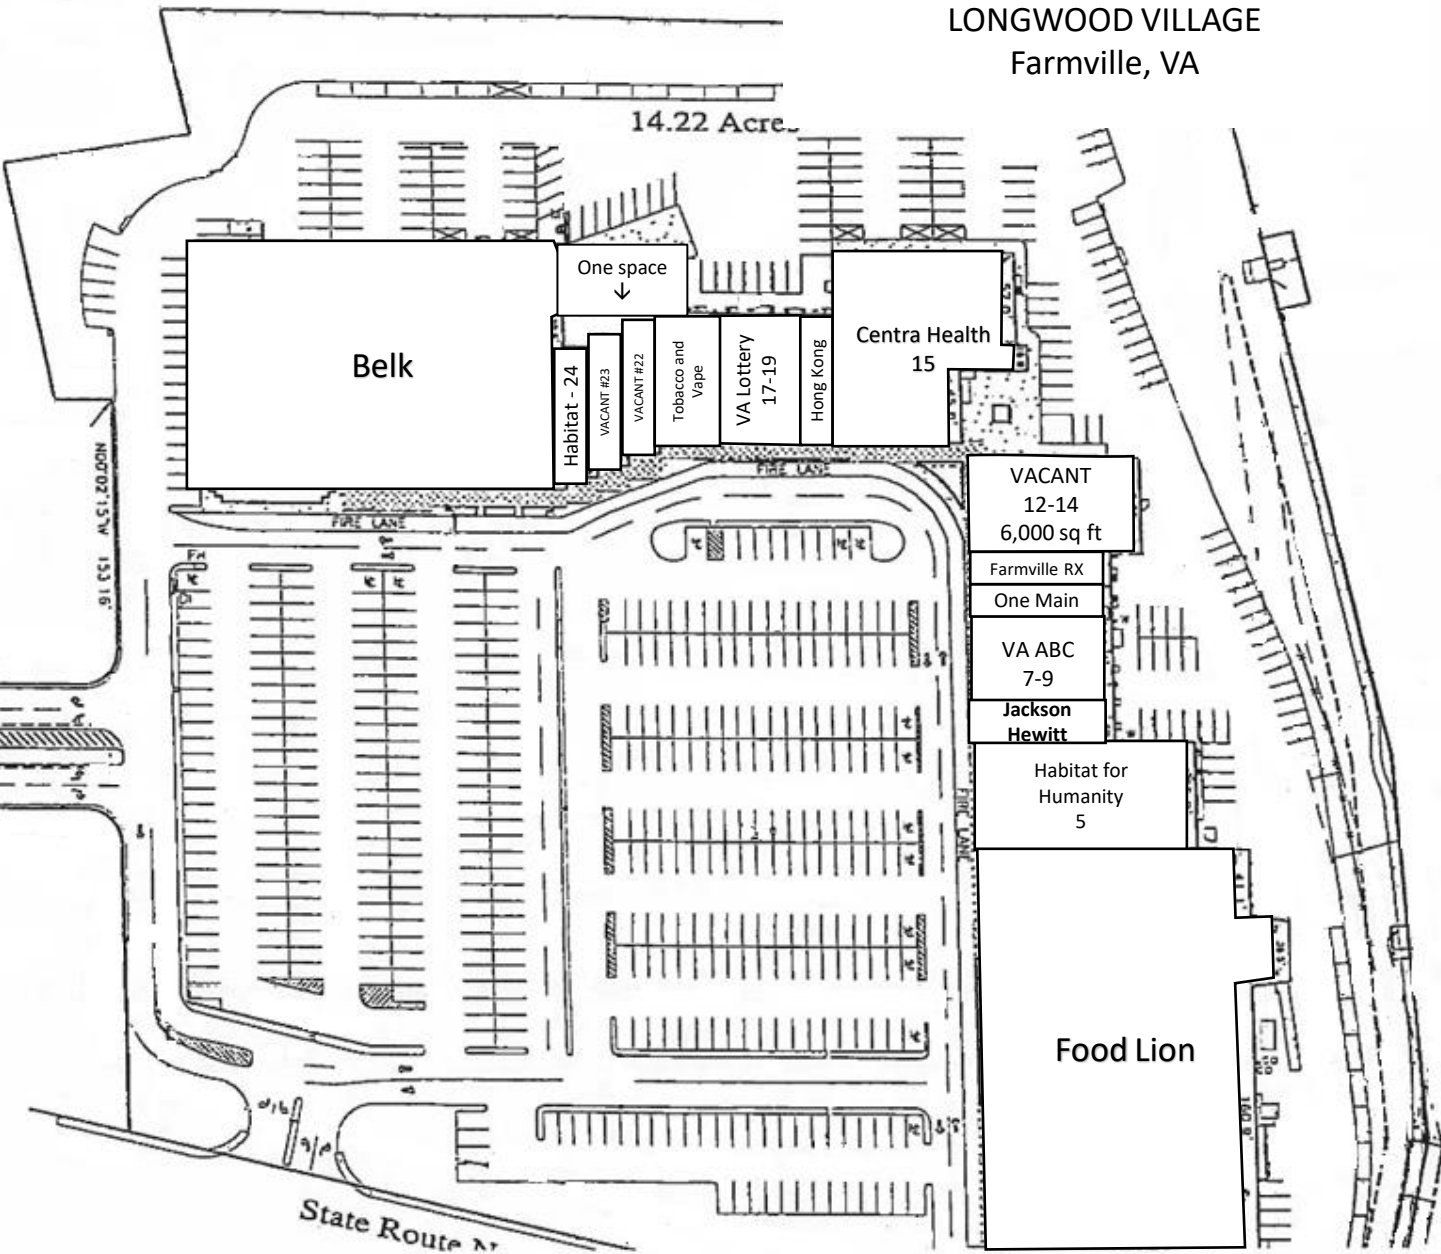

U.S. Hwy. No. 15 (South Main Street)

LONGWOOD VILLAGE  
Farmville, VA

14.22 Acre.

Belk

One space  
↓

Habitat - 24

VACANT #23

VACANT #22

Tobacco and Vape

VA Lottery 17-19

Hong Kong

Centra Health 15

VACANT 12-14  
6,000 sq ft

Farmville RX  
One Main

VA ABC 7-9

Jackson Hewitt

Habitat for Humanity 5

Food Lion

State Route 15

SILENT WALKER LANE

FIRE LANE

FIRE LANE

NOV 2011

NOV 2011