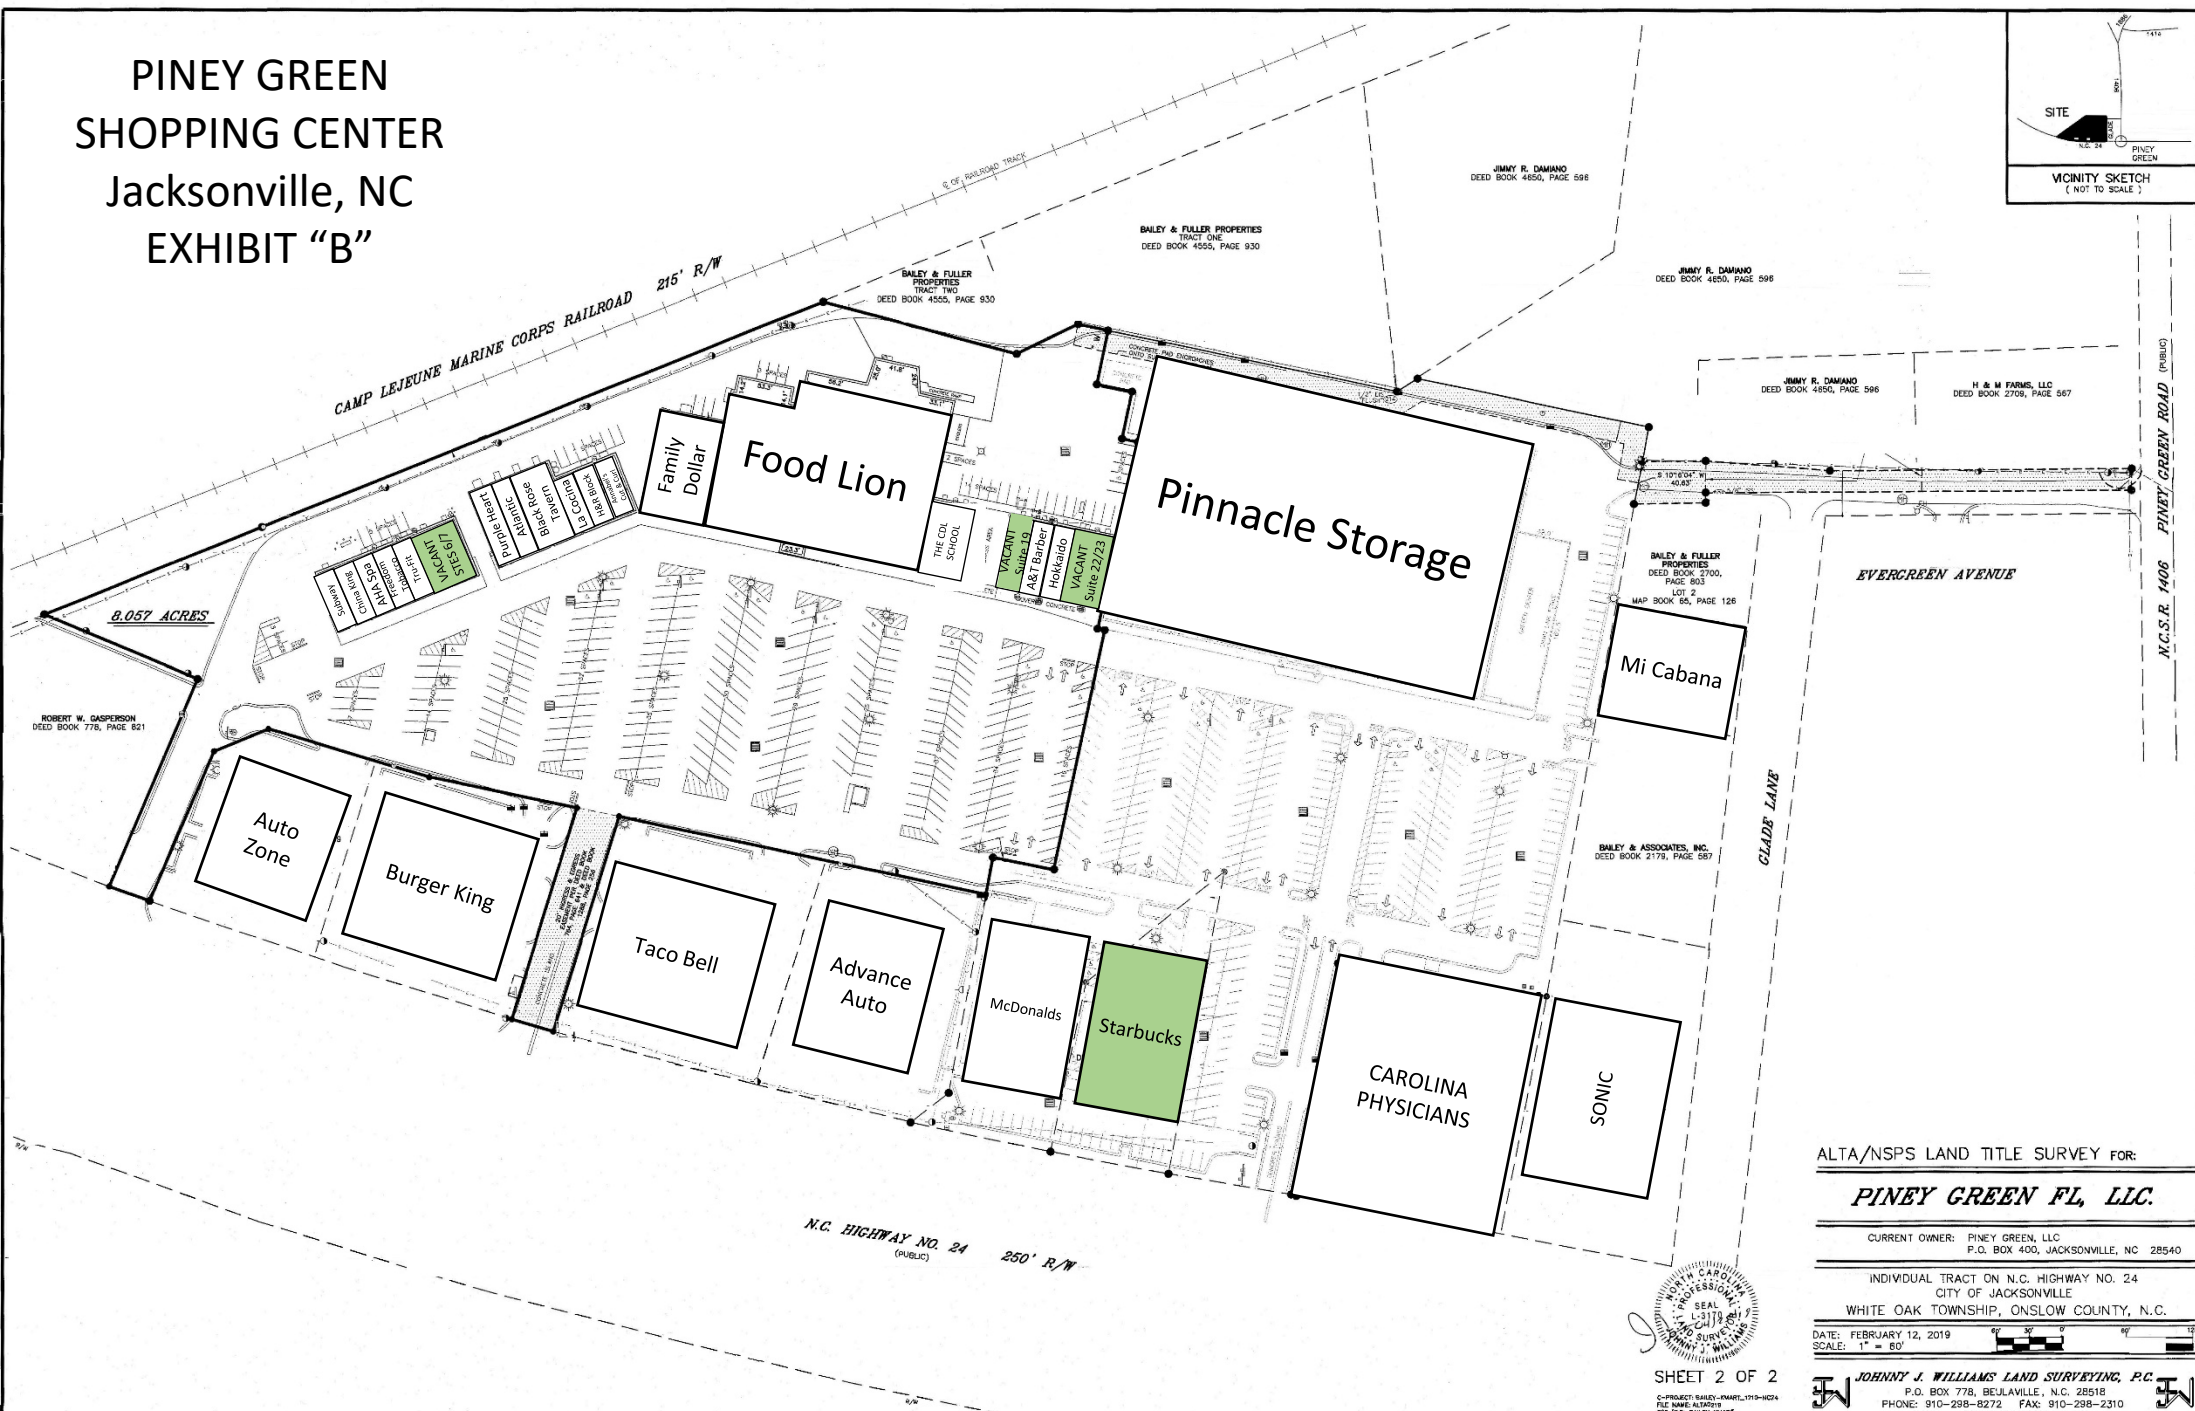

PINEY GREEN SHOPPING CENTER Jacksonville, NC EXHIBIT "B"

ALTA/NSPS LAND TITLE SURVEY FOR:

PINEY GREEN FL, LLC.

CURRENT OWNER: PINEY GREEN, LLC
P.O. BOX 400, JACKSONVILLE, NC 28540

INDIVIDUAL TRACT ON N.C. HIGHWAY NO. 24
CITY OF JACKSONVILLE
WHITE OAK TOWNSHIP, ONSLOW COUNTY, N.C.

DATE: FEBRUARY 12, 2019
SCALE: 1" = 80'

SHEET 2 OF 2

JOHNNY J. WILLIAMS LAND SURVEYING, P.C.
P.O. BOX 778, BEULAVILLE, N.C. 28518
PHONE: 910-298-8272 FAX: 910-298-2310
EMAIL: J.WILLIAMS@JWSURVEY.COM